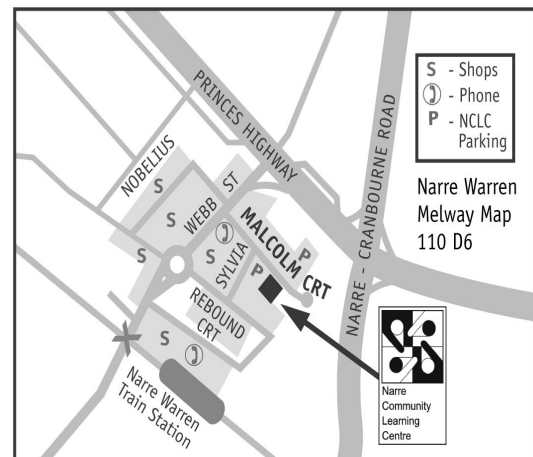

When:

Playgroup runs in accordance with school term.

Monday's 9:30am—11:00am

1 Session per week

Where:

Main Hall

1 Malcolm Crt

Narre Warren